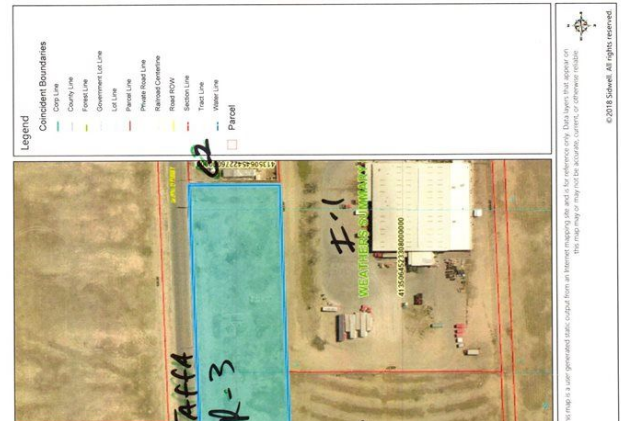

\$1,600,000 - -- W Jaffa, Roswell

MLS® #171157

\$1,600,000

Bedroom, Bathroom, 196,020 sqft
LAND on 5 Acres

N/A, Roswell, New Mexico

commercial lots with unlimited potential for development part single family or duplex; larger part general commercial. take a look!!!

Essential Information

MLS® #	171157
Price	\$1,600,000
Square Footage	196,020
Square Footage	196020
Acres	4.52
Type	LAND
Sub-Type	Lots
Status	Active

Community Information

Address	-- W Jaffa
Area	SW4
Subdivision	N/A
City	Roswell
County	Chaves
State	New Mexico
Zip Code	88203

Interior

Stories	0 - 5
---------	-------

Exterior

Lot Description	varied
-----------------	--------

School Information

District RHS

Additional Information

Date Listed January 5th, 2018