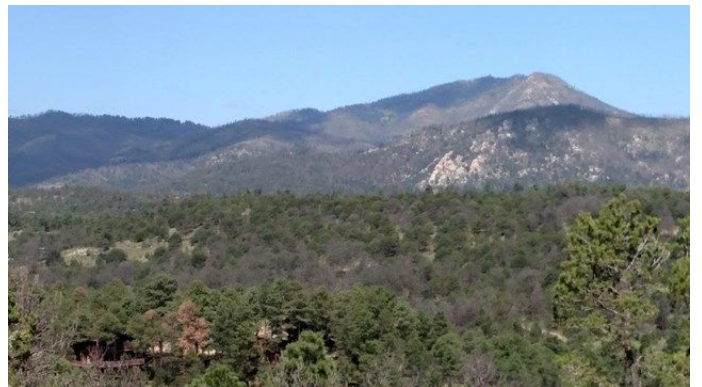

\$37,900 - 110 Holly Drive 6, Alto

MLS® #123316

\$37,900

Bedroom, Bathroom,
Land on 1 Acres

Alto Lakes G&C, Alto, NM

Enjoy the beautiful Sierra Blanca view from this 0.71-acre full golf membership lot, build your custom home and enjoy dining, swimming, tennis and health club at the Alto Country Club!!! Adjacent lot #123317 / .71-acre non-golf membership available at \$22,900. Buy both at a discount!

Amenities

Utilities	Cable Available, Electricity Available, Natural Gas Available, None, Phone Available
View	Mountain(s), Sierra Blanca

Exterior

Lot Description Interior Lot, Level, Other, Sloped Down, Sloped Up