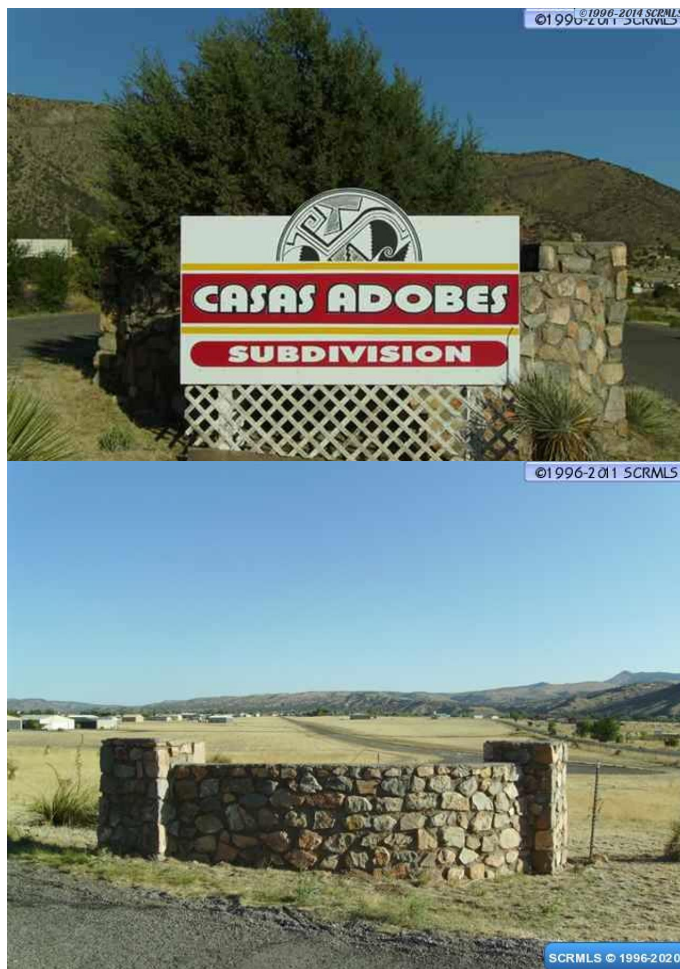

$22,000 - 253 Laguna Del Oso, Mimbres

MLS® #37158

$22,000

Bedroom, Bathroom,
LOTS/LAND on 1 Acres

Casas Adobes, Mimbres, New Mexico

Rural subdivision close to Gila National Forest.
360 degree mountain views. Underground
utilities available including water. Septic
system needed. Singlewide, doublewide,
modular and site built allowed. 1000 sf
minimum and no manufactured housing older
than 4 yrs old. Seller financing available.

Essential Information

MLS® #	37158
Price	$22,000
Acres	0.75
Type	LOTS/LAND
Sub-Type	Single Family Lot
Status	Active

Community Information

Address	253 Laguna Del Oso
Area	Mimbres Valley
Subdivision	Casas Adobes
City	Mimbres
State	New Mexico
Zip Code	88049

Amenities

Utilities	Telephone-Available, Electric-Available
Features	View Mountains, Spectacular View, Southern Exposure
View	View Mountains, Spectacular View

Exterior